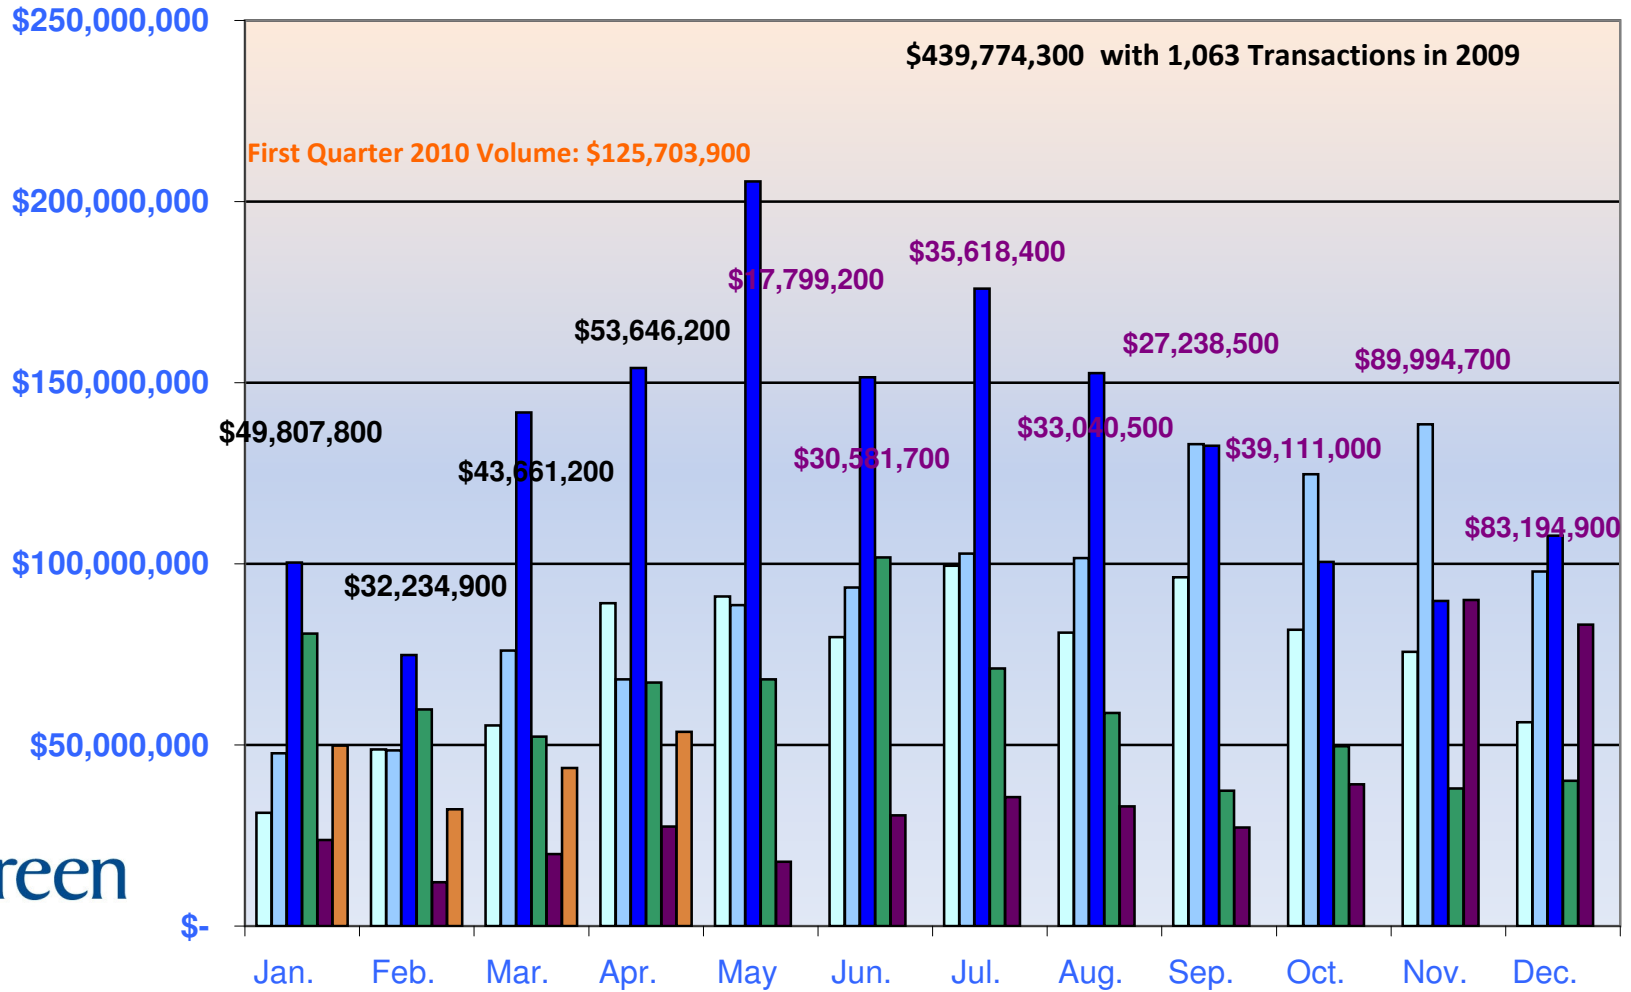

MARKET ANALYSIS

Compliments of:
 Land Title
 Steamboat Springs
 Bruce Carta
 970-870-2822
bcarta@ltgc.com

Routt County Gross Sales Volume: 2005 through YTD. 2010

■ 2005 transactions
 ■ 2006 transactions
 ■ 2007 transactions
 ■ 2008 transactions
 ■ 2009 Transactions
 ■ 2010 Transactions