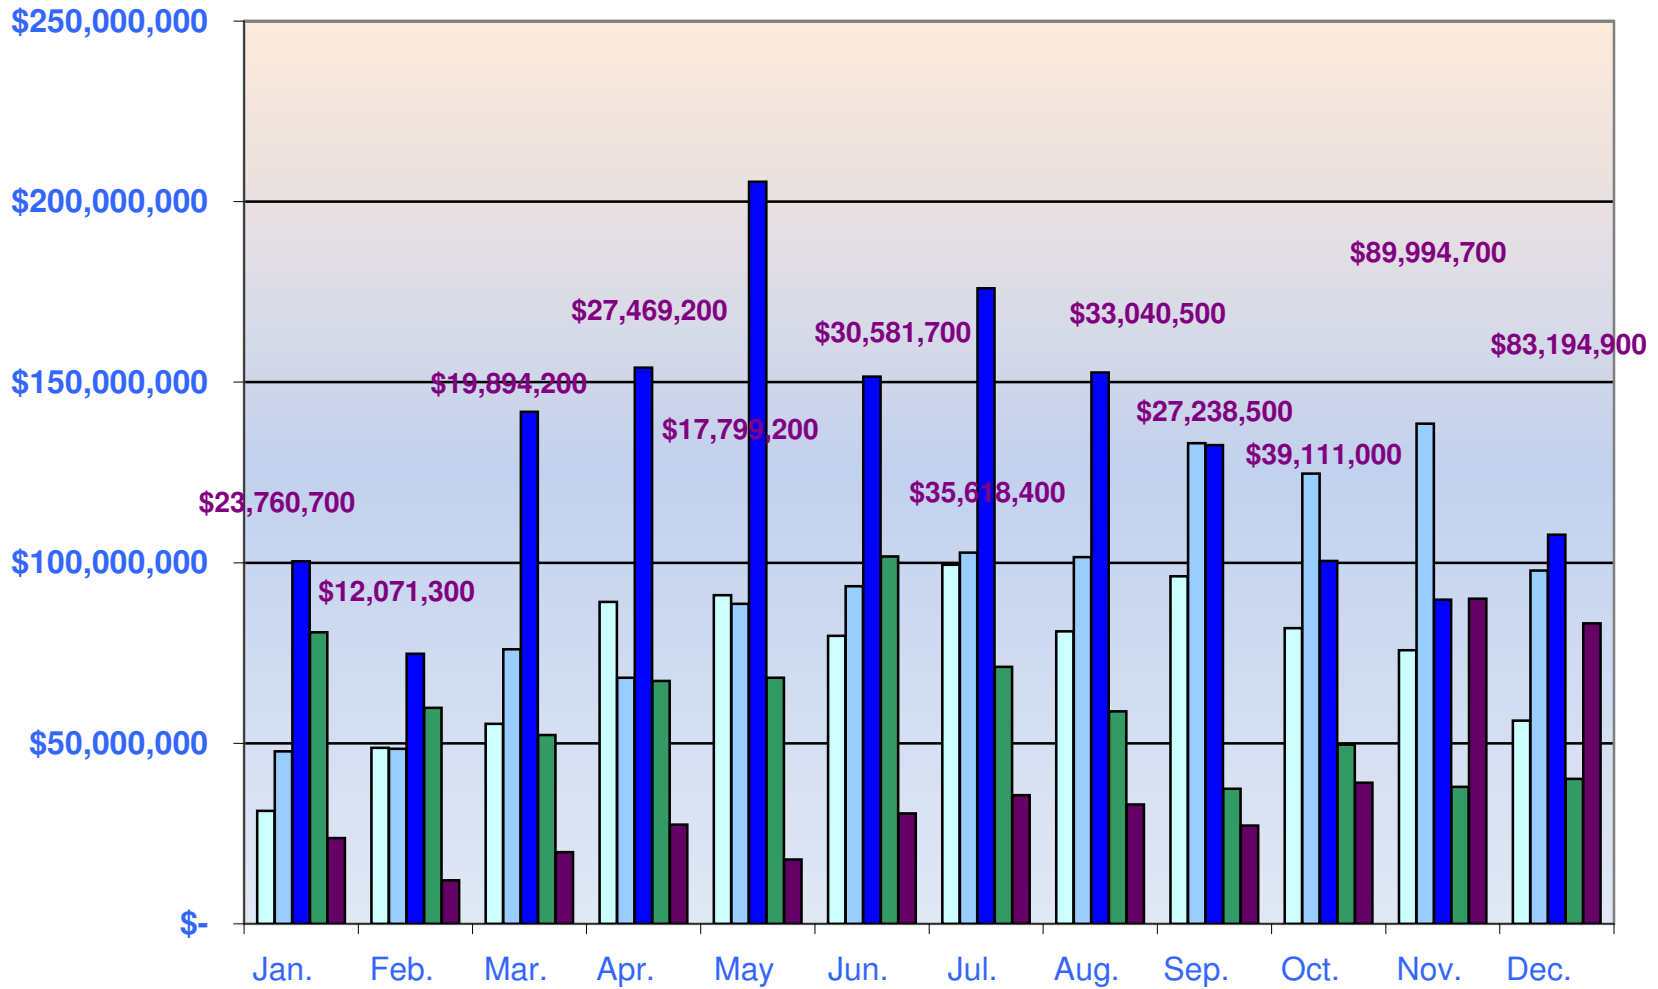

## Routt County Sales Volume: 2005 through 2009

\$439,774,300 with 1,063 Transactions in 2009

2005 transactions
  2006 transactions
  2007 transactions
  2008 transactions
  2009 Transactions